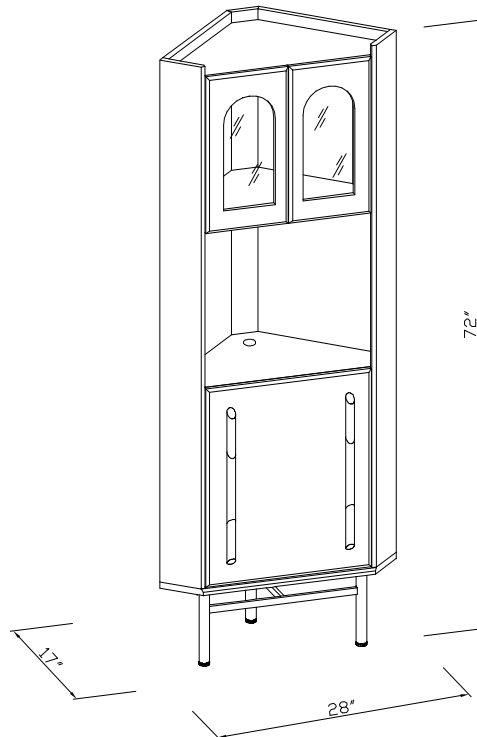

Wilson Corner Buffet

Frame Material: MDF with Lacquer Finish
Door Panel: Rippled Glass
Base Material: Metal

The wooden boards are TSCA Title VI and CARB P2 compliant. The paint adhesion reaches ASTM D3359 09-Paint Adhesion Test $\geq 4B$ and the glass meets the American tempered glass standard ANSI Z97.1-2015.

Product overall dimensions:

28"L x 17"W x 72"H

Please visit our website at www.tcafurniture.com. You may contact us at (888) 227-0477 or via e-mail at support@tcafurniture.com if you need additional information or help.