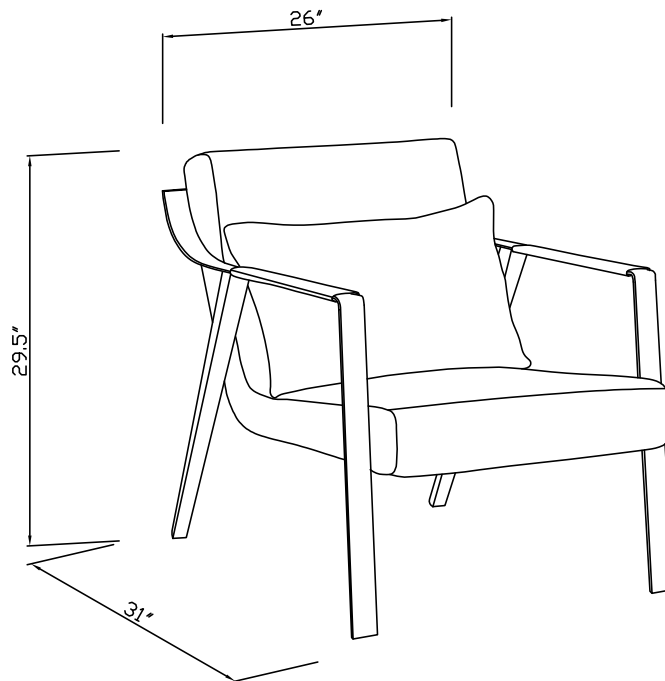

Tide Lounge Chair

The materials meet the flammability requirements of the California Bureau of Household Goods and Services TB 117-2013.

Upholstery Material: Microfiber Leather
Frame Material: Solid Wood (Beech)
Fill Material: High-Density Foam + Cotton
Back Fill Material: High-Density Foam
Leg Material: Stainless Steel
Seat Depth: 23.23"
Seat Height: 14.56"

Product overall dimensions:

31"L x 26"W x 29.5"H

Please visit our website at www.tcafurniture.com. You may contact us at (888) 227-0477 or via e-mail at support@tcafurniture.com if you need additional information or help.