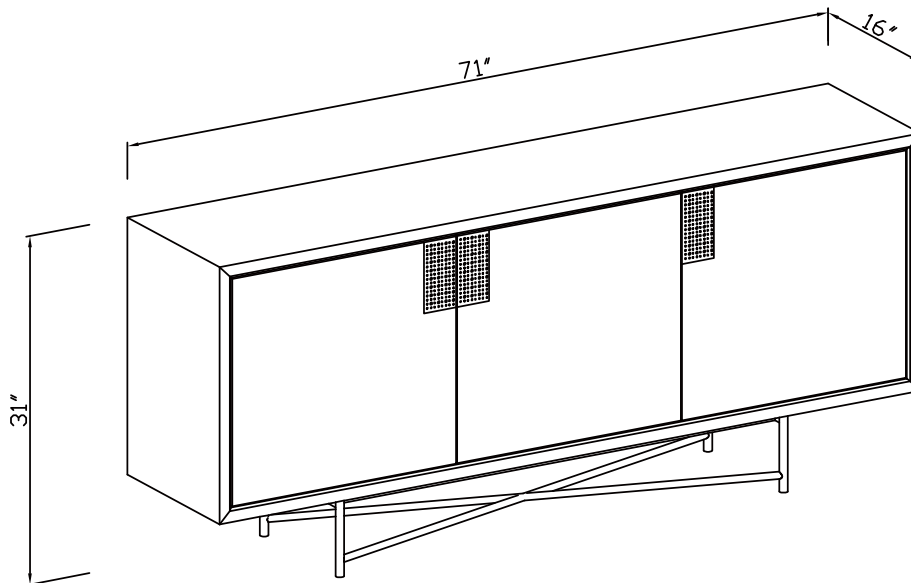

Skyline Buffet/Sideboard

Door Panel Material: Stainless steel punching plate with engineered veneer
Frame Material: MDF with Wood Veneer
Leg/Base Material: Stainless Steel

The wooden boards are TSCA Title VI and CARB P2 compliant. The paint adhesion reaches ASTM D3359 09-Paint Adhesion Test $\geq 4B$ and the glass meets the American tempered glass standard ANSI Z97.1-2015.

Product overall dimensions:

71"L x 16"W x 31"H

Please visit our website at www.tcafurniture.com. You may contact us at (888) 227-0477 or via e-mail at support@tcafurniture.com if you need additional information or help.