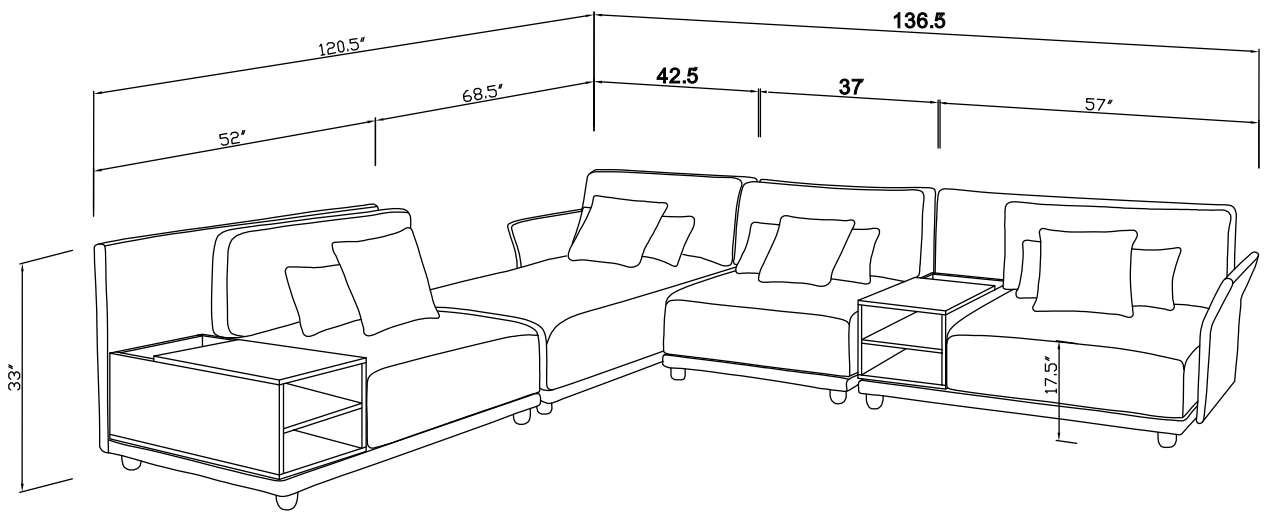

Monrovia Sofa Collection

The materials meet the flammability requirements of the California Bureau of Household Goods and Services TB 117-2013.

Upholstery Material: 100% Polyester Fabric
 Frame Material: Solid Wood (Pine)
 Fill Material: High-Density Foam + Springs + Cotton
 Back Fill Material: High-Density Foam + Cotton
 Leg Material: PA6 High-Grade Plastic
 Seat Depth: 35"
 Seat Height: 17.5"

Veneer + MDF Wooden Box: The wooden boards are TSCA Title VI and CARB P2 compliant. The paint adhesion reaches ASTM D3359 09-Paint Adhesion Test $\geq 4B$.

Product overall dimensions:

120.5" L x 136.5" W x 33" H