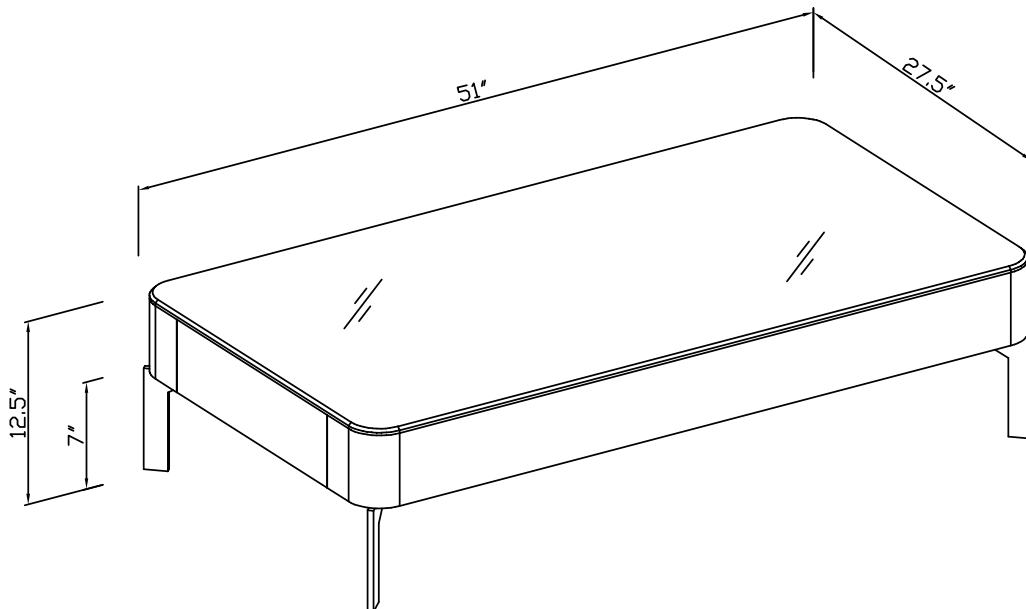

**Monrovia Coffee Table**

Material: MDF with Oak Veneer / Black Tempered Glass  
Leg Material: Metal

The wooden boards are TSCA Title VI and CARB P2 compliant. The paint adhesion reaches ASTM D3359 09-Paint Adhesion Test  $\geq 4B$  and the glass meets the American tempered glass standard ANSI Z97.1-2015.

Product overall dimensions:

51" L x 27.5" W x 12.5" H

Please visit our website at [www.tcafurniture.com](http://www.tcafurniture.com). You may contact us at (888) 227-0477 or via e-mail at [support@tcafurniture.com](mailto:support@tcafurniture.com) if you need additional information or help.