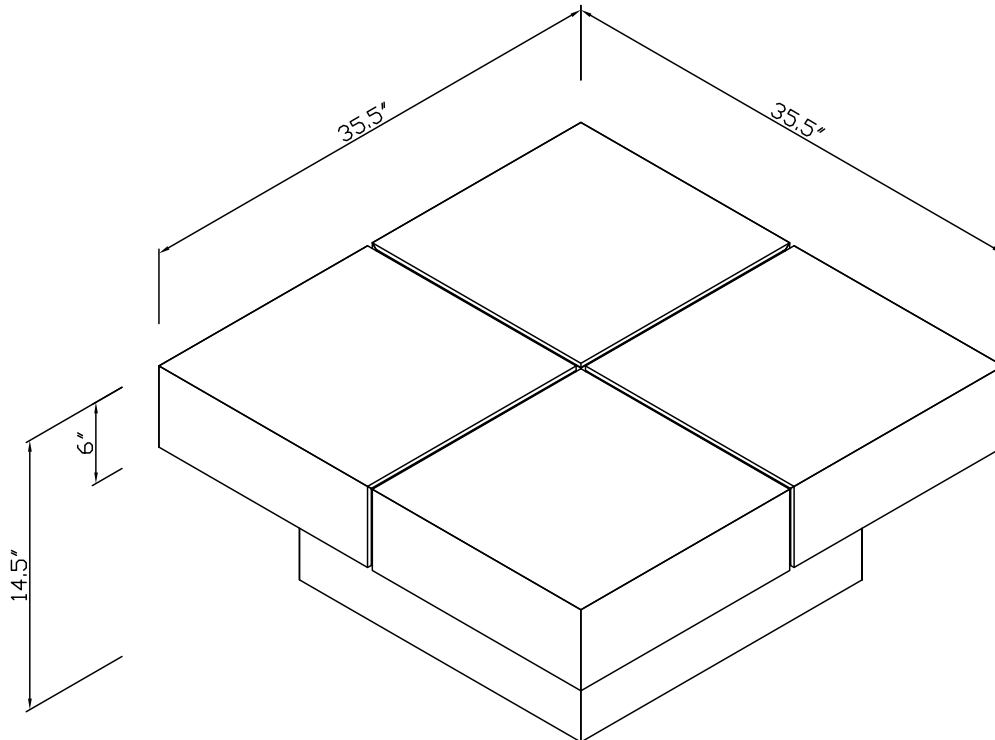

Highlands Coffee Table

Material: MDF with Lacquer Finish
Inner Boards Material: Melamine
Base Material: MDF

The wooden boards are TSCA Title VI and CARB P2 compliant. The paint adhesion reaches ASTM D3359 09-Paint Adhesion Test $\geq 4B$.

Product overall dimensions:

35.5"L x 35.5"W x 14.5"H

Please visit our website at www.tcafurniture.com. You may contact us at (888) 227-0477 or via e-mail at support@tcafurniture.com if you need additional information or help.