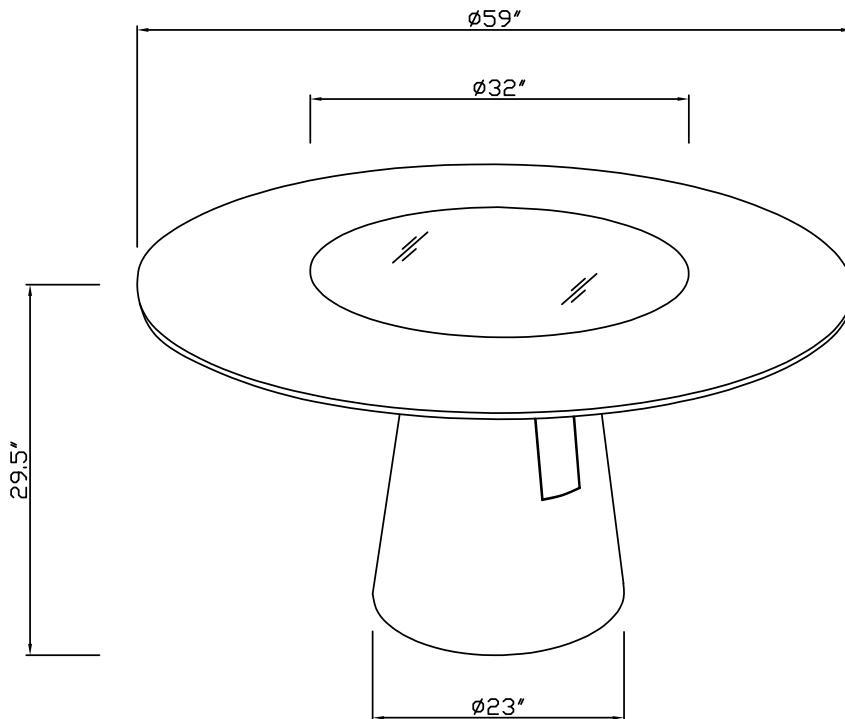

Harvest Dining Table

Material: MDF with Wood Veneer
Rotating Top: Black Tempered Glass

The wooden boards are TSCA Title VI and CARB P2 compliant. The paint adhesion reaches ASTM D3359 09-Paint Adhesion Test $\geq 4B$ and the glass meets the American tempered glass standard ANSI Z97.1-2015.

Product overall dimensions: $59''D \times 29.5''H$

Please visit our website at www.tcafurniture.com. You may contact us at (888) 227-0477 or via e-mail at support@tcafurniture.com if you need additional information or help.